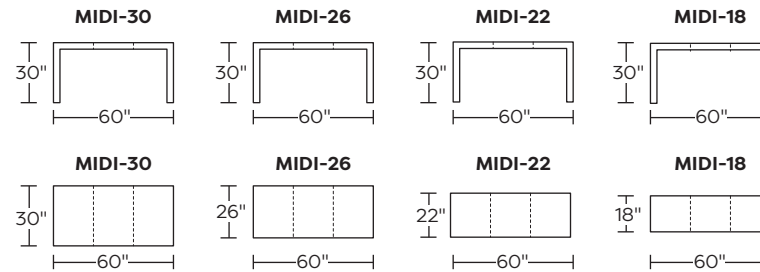

Mini:

Midi:

Maxi:

Note: Dotted line indicates seam on leather, and certain complex fabric patterns. Seams are eliminated with most fabrics.

**The Classic Desk
Side View:**

Scale: 1/4 inch = 1 foot
All dimensions are approximate and subject to change.

THE CRAFTSMAN DESK

Standard Features:

- Leveling feet
- Glass blotter (26" x 18" x 1/4" thick)
- Lifetime warranty on frame
- Quick-ship delivery

Options:

- Available with drawer (21" W x 1-3/8" x 11" D)
- Full glass top

Mini:

Midi:

Maxi:

Note: Dotted line indicates seam on leather, and certain complex fabric patterns. Seams are eliminated with most fabrics.

**The Craftsman Desk
Side View:**

Scale: 1/4 inch = 1 foot
All dimensions are approximate and subject to change.

Standard Features:

- Drawer (11" x 21" x 1-3/8" high)
- Glass blotter (26" by 18", 1/4" thick)
- Lifetime warranty on frame
- Quick-ship delivery

Options:

- Metal Hairpin leg available in Blue, Brushed Stainless Steel, Gunmetal Black, Orange, Pink or White finish
- Full glass top