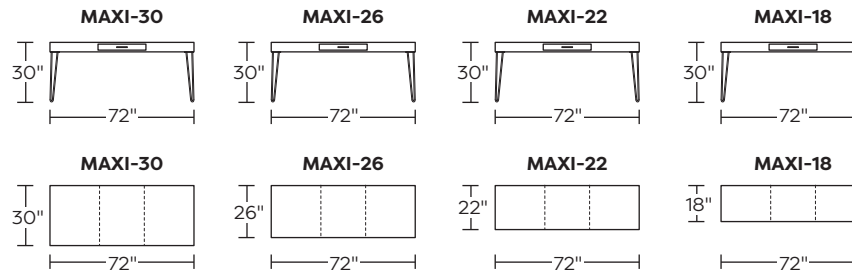

THE CRAFTSMAN DESK

Standard Features:

- Leveling feet
- Glass blotter (26" x 18" x 1/4" thick)
- Lifetime warranty on frame
- Quick-ship delivery

Options:

- Available with drawer (21" W x 1-3/8" x 11" D)
- Full glass top

Standard Features:

- Drawer (11" x 21" x 1-3/8" high)
- Glass blotter (26" by 18", 1/4" thick)
- Lifetime warranty on frame
- Quick-ship delivery

Options:

- Metal Hairpin leg available in Blue, Brushed Stainless Steel, Gunmetal Black, Orange, Pink or White finish
- Full glass top

Mini:

Metal Hairpin Leg:

Midi:

Metal Hairpin Leg:

Maxi:

Metal Hairpin Leg:

THE MOD DESK - METAL HAIRPIN

Note: Dotted line indicates seam on leather, and certain complex fabric patters. Seams are eliminated with most fabrics.

**Mod Desk
Side View:**

Scale: 1/4 inch = 1 foot
All dimensions are approximate and subject to change.

Standard Features:

- Leveling feet
- Drawer (11" x 21" x 1-3/8" high)
- Glass blotter (26" by 18", 1/4" thick)
- Lifetime warranty on frame
- Quick-ship delivery