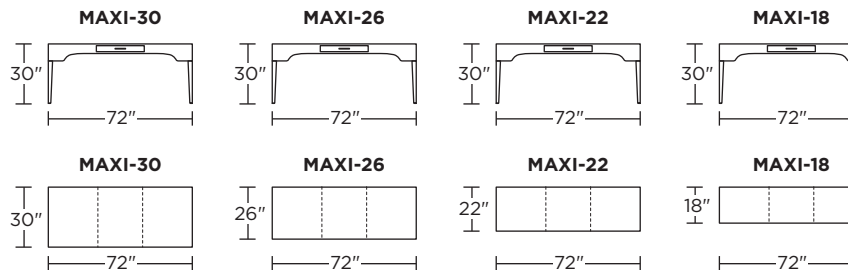

Standard Features:

- Drawer (11" x 21" x 1-3/8" high)
- Glass blotter (26" by 18", 1/4" thick)
- Lifetime warranty on frame
- Quick-ship delivery

Options:

- Metal Hairpin leg available in Blue, Brushed Stainless Steel, Gunmetal Black, Orange, Pink or White finish
- Full glass top

Note: Dotted line indicates seam on leather, and certain complex fabric patterns. Seams are eliminated with most fabrics.

**Mod Desk
Side View:**

Scale: 1/4 inch = 1 foot
All dimensions are approximate and subject to change.

THE BUNGALOW DESK

Standard Features:

- Leveling feet
- Drawer (11" x 21" x 1-3/8" high)
- Glass blotter (26" x 18" x 1/4" thick)
- Lifetime warranty on frame
- Quick-ship delivery

Options:

- Wood leg available in Light Brown or Dark Brown finish
- Metal leg available in Blue, Orange, Pink or White
- Full glass top

Mini:

Midi:

Maxi:

Note: Dotted line indicates seam on leather, and certain complex fabric patters. Seams are eliminated with most fabrics.

**The Bungalow Desk
Side View:**

Scale: 1/4 inch = 1 foot
All dimensions are approximate and subject to change.