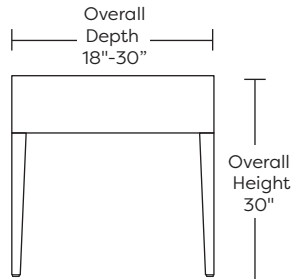

Standard Features:

- Drawer (11" x 21" x 1-3/8" high)
- Glass blotter (26" by 18", 1/4" thick)
- Lifetime warranty on frame
- Quick-ship delivery

Options:

- Metal Hairpin leg available in Blue, Brushed Stainless Steel, Gunmetal Black, Orange, Pink or White finish
- Full glass top

**Mod Desk
Side View:**

Scale: 1/4 inch = 1 foot
All dimensions are approximate and subject to change.

Standard Features:

- Leveling feet
- Drawer (11" x 21" x 1-3/8" high)
- Glass blotter (26" by 18", 1/4" thick)
- Lifetime warranty on frame
- Quick-ship delivery

THE BUNGALOW DESK

Standard Features:

- Leveling feet
- Drawer (11" x 21" x 1-3/8" high)
- Glass blotter (26" x 18" x 1/4" thick)
- Lifetime warranty on frame
- Quick-ship delivery

Options:

- Wood leg available in Light Brown or Dark Brown finish
- Metal leg available in Blue, Orange, Pink or White
- Full glass top

Mini:

Midi:

Maxi:

Note: Dotted line indicates seam on leather, and certain complex fabric patters. Seams are eliminated with most fabrics.

**The Bungalow Desk
Side View:**

Scale: 1/4 inch = 1 foot
All dimensions are approximate and subject to change.