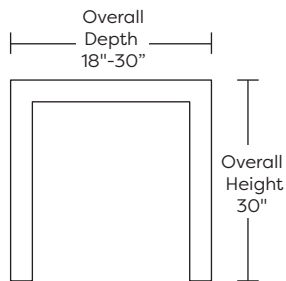

Mini:

Midi:

Maxi:

Note: Dotted line indicates seam on leather, and certain complex fabric patterns. Seams are eliminated with most fabrics.

**The Classic Desk
Side View:**

Scale: 1/4 inch = 1 foot
All dimensions are approximate and subject to change.

THE CRAFTSMAN DESK

Standard Features:

- Leveling feet
- Glass blotter (26" x 18" x 1/4" thick)
- Lifetime warranty on frame
- Quick-ship delivery

Options:

- Available with drawer (21" W x 1-3/8" x 11" D)
- Full glass top

Standard Features:

- Drawer (11" x 21" x 1-3/8" high)
- Glass blotter (26" by 18", 1/4" thick)
- Lifetime warranty on frame
- Quick-ship delivery

Options:

- Metal Hairpin leg available in Blue, Brushed Stainless Steel, Gunmetal Black, Orange, Pink or White finish
- Full glass top

**Mod Desk
Side View:**

Scale: 1/4 inch = 1 foot
All dimensions are approximate and subject to change.

Standard Features:

- Leveling feet
- Drawer (11" x 21" x 1-3/8" high)
- Glass blotter (26" by 18", 1/4" thick)
- Lifetime warranty on frame
- Quick-ship delivery