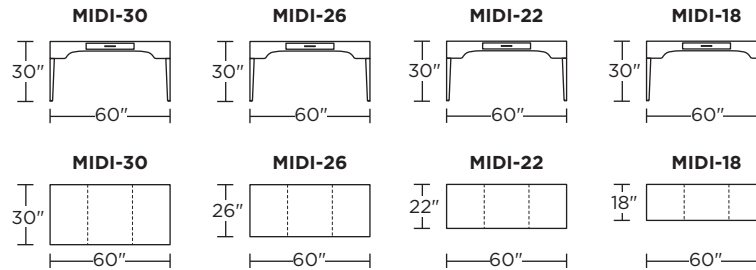

Standard Features:

- Drawer (11" x 21" x 1-3/8" high)
- Glass blotter (26" by 18", 1/4" thick)
- Lifetime warranty on frame
- Quick-ship delivery

Options:

- Metal Hairpin leg available in Blue, Brushed Stainless Steel, Gunmetal Black, Orange, Pink or White finish
- Full glass top

Note: Dotted line indicates seam on leather, and certain complex fabric patterns. Seams are eliminated with most fabrics.

**Mod Desk
Side View:**

Scale: 1/4 inch = 1 foot
All dimensions are approximate and subject to change.

THE BUNGALOW DESK

Standard Features:

- Leveling feet
- Drawer (11" x 21" x 1-3/8" high)
- Glass blotter (26" x 18" x 1/4" thick)
- Lifetime warranty on frame
- Quick-ship delivery

Options:

- Wood leg available in Light Brown or Dark Brown finish
- Metal leg available in Blue, Orange, Pink or White
- Full glass top

Mini:

Midi:

Maxi:

Note: Dotted line indicates seam on leather, and certain complex fabric patters. Seams are eliminated with most fabrics.

**The Bungalow Desk
Side View:**

Scale: 1/4 inch = 1 foot
All dimensions are approximate and subject to change.