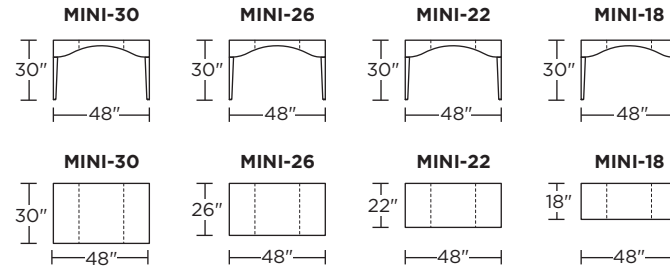

Standard Features:

- Drawer (11" x 21" x 1-3/8" high)
- Glass blotter (26" by 18", 1/4" thick)
- Lifetime warranty on frame
- Quick-ship delivery

Options:

- Metal Hairpin leg available in Blue, Brushed Stainless Steel, Gunmetal Black, Orange, Pink or White finish
- Full glass top

Mini:

Midi:

Maxi:

Note: Dotted line indicates seam on leather, and certain complex fabric patters. Seams are eliminated with most fabrics.

**The Bungalow Desk
Side View:**

Scale: 1/4 inch = 1 foot
All dimensions are approximate and subject to change.

THE GLAM DESK

Standard Features:

- Leveling feet
- Glass blotter (26" x 18" x 1/4" thick)
- Lifetime warranty on frame
- Quick-ship delivery

Options:

- Wood leg available in Light Brown or Dark Brown finish
- Metal leg available in Blue, Orange, Pink or White
- Full glass top

Mini:

Midi:

Maxi:

Note: Dotted line indicates seam on leather, and certain complex fabric patterns. Seams are eliminated with most fabrics.

**The Glam Desk
Side View:**

Scale: 1/4 inch = 1 foot
All dimensions are approximate and subject to change.