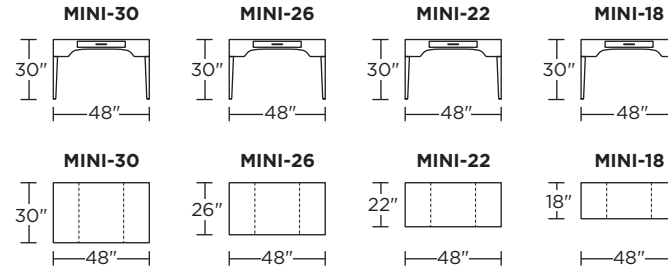

Standard Features:

- Drawer (11" x 21" x 1-3/8" high)
- Glass blotter (26" by 18", 1/4" thick)
- Lifetime warranty on frame
- Quick-ship delivery

Options:

- Metal Hairpin leg available in Blue, Brushed Stainless Steel, Gunmetal Black, Orange, Pink or White finish
- Full glass top

Note: Dotted line indicates seam on leather, and certain complex fabric patterns. Seams are eliminated with most fabrics.

**Mod Desk
Side View:**

Scale: 1/4 inch = 1 foot
All dimensions are approximate and subject to change.

THE BUNGALOW DESK

Standard Features:

- Leveling feet
- Drawer (11" x 21" x 1-3/8" high)
- Glass blotter (26" x 18" x 1/4" thick)
- Lifetime warranty on frame
- Quick-ship delivery

Options:

- Wood leg available in Light Brown or Dark Brown finish
- Metal leg available in Blue, Orange, Pink or White
- Full glass top

Mini:

Midi:

Maxi:

Note: Dotted line indicates seam on leather, and certain complex fabric patters. Seams are eliminated with most fabrics.

**The Bungalow Desk
Side View:**

Scale: 1/4 inch = 1 foot
All dimensions are approximate and subject to change.