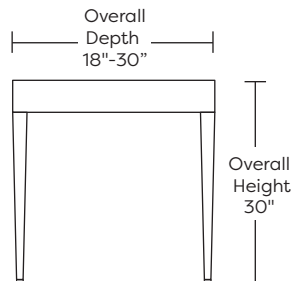

Standard Features:

- Drawer (11" x 21" x 1-3/8" high)
- Glass blotter (26" by 18", 1/4" thick)
- Lifetime warranty on frame
- Quick-ship delivery

Options:

- Metal Hairpin leg available in Blue, Brushed Stainless Steel, Gunmetal Black, Orange, Pink or White finish
- Full glass top

**Mod Desk
Side View:**

Scale: 1/4 inch = 1 foot
All dimensions are approximate and subject to change.

Standard Features:

- Leveling feet
- Drawer (11" x 21" x 1-3/8" high)
- Glass blotter (26" by 18", 1/4" thick)
- Lifetime warranty on frame
- Quick-ship delivery

Note: Dotted line indicates seam on leather, and certain complex fabric patterns. Seams are eliminated with most fabrics.

**Mod Desk
Side View:**

Scale: 1/4 inch = 1 foot
All dimensions are approximate and subject to change.

THE BUNGALOW DESK

Standard Features:

- Leveling feet
- Drawer (11" x 21" x 1-3/8" high)
- Glass blotter (26" x 18" x 1/4" thick)
- Lifetime warranty on frame
- Quick-ship delivery

Options:

- Wood leg available in Light Brown or Dark Brown finish
- Metal leg available in Blue, Orange, Pink or White
- Full glass top