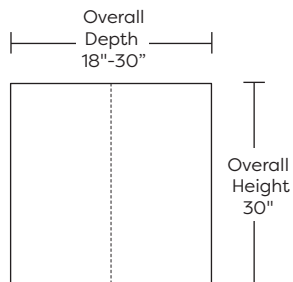

THE CRAFTSMAN DESK

Standard Features:

- Leveling feet
- Glass blotter (26" x 18" x 1/4" thick)
- Lifetime warranty on frame
- Quick-ship delivery

Options:

- Available with drawer (21" W x 1-3/8" x 11" D)
- Full glass top

Mini:

Midi:

Maxi:

Note: Dotted line indicates seam on leather, and certain complex fabric patterns. Seams are eliminated with most fabrics.

**The Craftsman Desk
Side View:**

Scale: 1/4 inch = 1 foot
All dimensions are approximate and subject to change.

Standard Features:

- Drawer (11" x 21" x 1-3/8" high)
- Glass blotter (26" by 18", 1/4" thick)
- Lifetime warranty on frame
- Quick-ship delivery

Options:

- Metal Hairpin leg available in Blue, Brushed Stainless Steel, Gunmetal Black, Orange, Pink or White finish
- Full glass top

**Mod Desk
Side View:**

Scale: 1/4 inch = 1 foot
All dimensions are approximate and subject to change.

Standard Features:

- Leveling feet
- Drawer (11" x 21" x 1-3/8" high)
- Glass blotter (26" by 18", 1/4" thick)
- Lifetime warranty on frame
- Quick-ship delivery