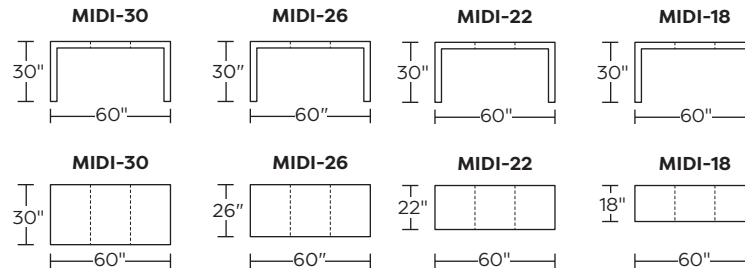

THE CLASSIC DESK

Standard Features:

- Leveling feet
- Glass blotter (26" x 18" x 1/4" thick)
- Lifetime warranty on frame
- Quick-ship delivery

Options:

- Available with drawer (11" x 21" x 1-3/8" high)
- Full glass top

Mini:

Midi:

Maxi:

Note: Dotted line indicates seam on leather, and certain complex fabric patterns. Seams are eliminated with most fabrics.

**The Classic Desk
Side View:**

Scale: 1/4 inch = 1 foot
All dimensions are approximate and subject to change.

THE CRAFTSMAN DESK

Standard Features:

- Leveling feet
- Glass blotter (26" x 18" x 1/4" thick)
- Lifetime warranty on frame
- Quick-ship delivery

Options:

- Available with drawer (21" W x 1-3/8" x 11" D)
- Full glass top

Standard Features:

- Drawer (11" x 21" x 1-3/8" high)
- Glass blotter (26" by 18", 1/4" thick)
- Lifetime warranty on frame
- Quick-ship delivery

Options:

- Metal Hairpin leg available in Blue, Brushed Stainless Steel, Gunmetal Black, Orange, Pink or White finish
- Full glass top