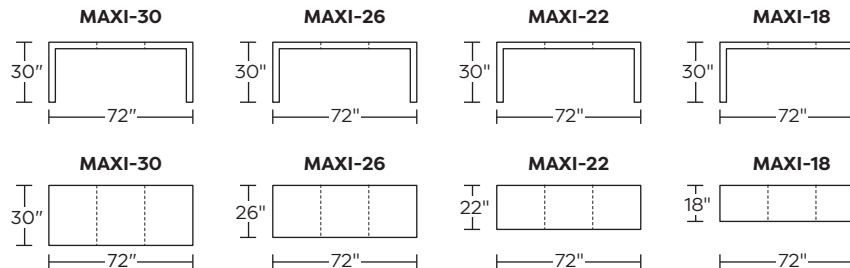

THE CLASSIC DESK

Standard Features:

- Leveling feet
- Glass blotter (26" x 18" x 1/4" thick)
- Lifetime warranty on frame
- Quick-ship delivery

Options:

- Available with drawer (11" x 21" x 1-3/8" high)
- Full glass top

Mini:

Midi:

Maxi:

Note: Dotted line indicates seam on leather, and certain complex fabric patterns. Seams are eliminated with most fabrics.

**The Classic Desk
Side View:**

Scale: 1/4 inch = 1 foot
All dimensions are approximate and subject to change.

THE CRAFTSMAN DESK

Standard Features:

- Leveling feet
- Glass blotter (26" x 18" x 1/4" thick)
- Lifetime warranty on frame
- Quick-ship delivery

Options:

- Available with drawer (21" W x 1-3/8" x 11" D)
- Full glass top

Standard Features:

- Drawer (11" x 21" x 1-3/8" high)
- Glass blotter (26" by 18", 1/4" thick)
- Lifetime warranty on frame
- Quick-ship delivery

Options:

- Metal Hairpin leg available in Blue, Brushed Stainless Steel, Gunmetal Black, Orange, Pink or White finish
- Full glass top