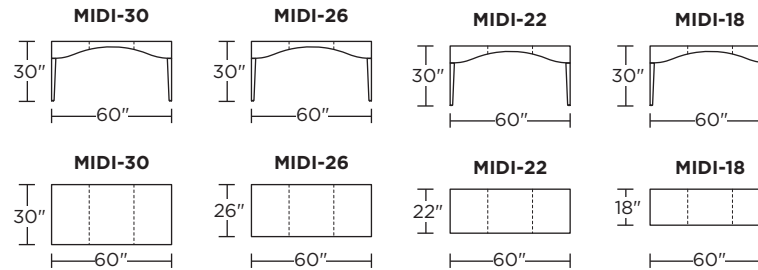

Standard Features:

- Drawer (11" x 21" x 1-3/8" high)
- Glass blotter (26" by 18", 1/4" thick)
- Lifetime warranty on frame
- Quick-ship delivery

Options:

- Metal Hairpin leg available in Blue, Brushed Stainless Steel, Gunmetal Black, Orange, Pink or White finish
- Full glass top

Mini:

Midi:

Maxi:

Note: Dotted line indicates seam on leather, and certain complex fabric patters. Seams are eliminated with most fabrics.

**The Bungalow Desk
Side View:**

Scale: 1/4 inch = 1 foot
All dimensions are approximate and subject to change.

THE GLAM DESK

Standard Features:

- Leveling feet
- Glass blotter (26" x 18" x 1/4" thick)
- Lifetime warranty on frame
- Quick-ship delivery

Options:

- Wood leg available in Light Brown or Dark Brown finish
- Metal leg available in Blue, Orange, Pink or White
- Full glass top

Mini:

Midi:

Maxi:

Note: Dotted line indicates seam on leather, and certain complex fabric patterns. Seams are eliminated with most fabrics.

**The Glam Desk
Side View:**

Scale: 1/4 inch = 1 foot
All dimensions are approximate and subject to change.