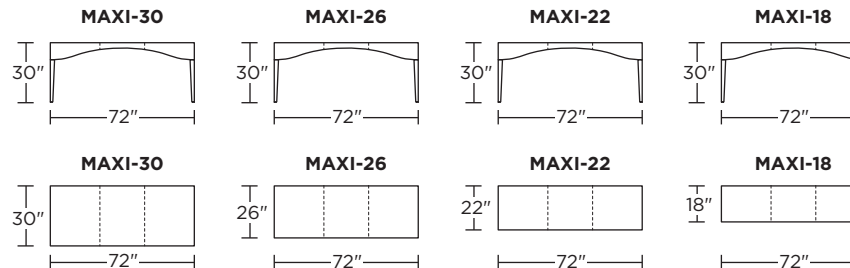

Standard Features:

- Drawer (11" x 21" x 1-3/8" high)
- Glass blotter (26" by 18", 1/4" thick)
- Lifetime warranty on frame
- Quick-ship delivery

Options:

- Metal Hairpin leg available in Blue, Brushed Stainless Steel, Gunmetal Black, Orange, Pink or White finish
- Full glass top

Mini:

Midi:

Maxi:

Note: Dotted line indicates seam on leather, and certain complex fabric patters. Seams are eliminated with most fabrics.

**The Bungalow Desk
Side View:**

Scale: 1/4 inch = 1 foot
All dimensions are approximate and subject to change.

THE GLAM DESK

Standard Features:

- Leveling feet
- Glass blotter (26" x 18" x 1/4" thick)
- Lifetime warranty on frame
- Quick-ship delivery

Options:

- Wood leg available in Light Brown or Dark Brown finish
- Metal leg available in Blue, Orange, Pink or White
- Full glass top

Mini:

Midi:

Maxi:

Note: Dotted line indicates seam on leather, and certain complex fabric patterns. Seams are eliminated with most fabrics.

**The Glam Desk
Side View:**

Scale: 1/4 inch = 1 foot
All dimensions are approximate and subject to change.