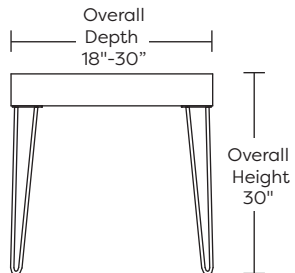

THE CRAFTSMAN DESK

Standard Features:

- Leveling feet
- Glass blotter (26" x 18" x 1/4" thick)
- Lifetime warranty on frame
- Quick-ship delivery

Options:

- Available with drawer (21" W x 1-3/8" x 11" D)
- Full glass top

Mini:

Midi:

Maxi:

Note: Dotted line indicates seam on leather, and certain complex fabric patterns. Seams are eliminated with most fabrics.

**The Craftsman Desk
Side View:**

Scale: 1/4 inch = 1 foot
All dimensions are approximate and subject to change.

Standard Features:

- Drawer (11" x 21" x 1-3/8" high)
- Glass blotter (26" by 18", 1/4" thick)
- Lifetime warranty on frame
- Quick-ship delivery

Options:

- Metal Hairpin leg available in Blue, Brushed Stainless Steel, Gunmetal Black, Orange, Pink or White finish
- Full glass top

**Mod Desk
Side View:**

Scale: 1/4 inch = 1 foot
All dimensions are approximate and subject to change.

Standard Features:

- Leveling feet
- Drawer (11" x 21" x 1-3/8" high)
- Glass blotter (26" by 18", 1/4" thick)
- Lifetime warranty on frame
- Quick-ship delivery