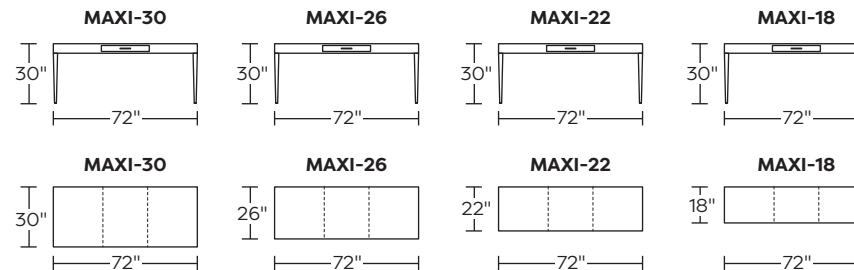

Standard Features:

- Drawer (11" x 21" x 1-3/8" high)
- Glass blotter (26" by 18", 1/4" thick)
- Lifetime warranty on frame
- Quick-ship delivery

Options:

- Metal Hairpin leg available in Blue, Brushed Stainless Steel, Gunmetal Black, Orange, Pink or White finish
- Full glass top

**Mod Desk
Side View:**

Scale: 1/4 inch = 1 foot
All dimensions are approximate and subject to change.

Standard Features:

- Leveling feet
- Drawer (11" x 21" x 1-3/8" high)
- Glass blotter (26" by 18", 1/4" thick)
- Lifetime warranty on frame
- Quick-ship delivery

Note: Dotted line indicates seam on leather, and certain complex fabric patterns. Seams are eliminated with most fabrics.

**Mod Desk
Side View:**

Scale: 1/4 inch = 1 foot
All dimensions are approximate and subject to change.

THE BUNGALOW DESK

Standard Features:

- Leveling feet
- Drawer (11" x 21" x 1-3/8" high)
- Glass blotter (26" x 18" x 1/4" thick)
- Lifetime warranty on frame
- Quick-ship delivery

Options:

- Wood leg available in Light Brown or Dark Brown finish
- Metal leg available in Blue, Orange, Pink or White
- Full glass top