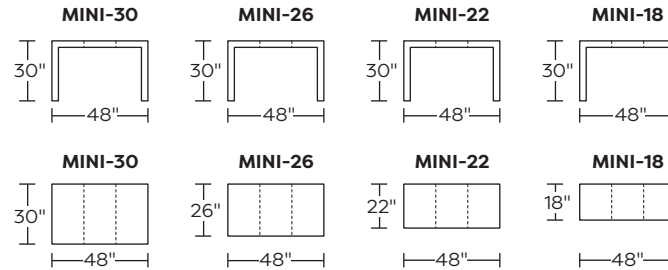

THE CLASSIC DESK

Standard Features:

- Leveling feet
- Glass blotter (26" x 18" x 1/4" thick)
- Lifetime warranty on frame
- Quick-ship delivery

Options:

- Available with drawer (11" x 21" x 1-3/8" high)
- Full glass top

Mini:

Midi:

Maxi:

Note: Dotted line indicates seam on leather, and certain complex fabric patterns. Seams are eliminated with most fabrics.

**The Classic Desk
Side View:**

Scale: 1/4 inch = 1 foot
All dimensions are approximate and subject to change.

THE CRAFTSMAN DESK

Standard Features:

- Leveling feet
- Glass blotter (26" x 18" x 1/4" thick)
- Lifetime warranty on frame
- Quick-ship delivery

Options:

- Available with drawer (21" W x 1-3/8" x 11" D)
- Full glass top

**Mod Desk
Side View:**

Scale: 1/4 inch = 1 foot
All dimensions are approximate and subject to change.

Standard Features:

- Leveling feet
- Drawer (11" x 21" x 1-3/8" high)
- Glass blotter (26" by 18", 1/4" thick)
- Lifetime warranty on frame
- Quick-ship delivery