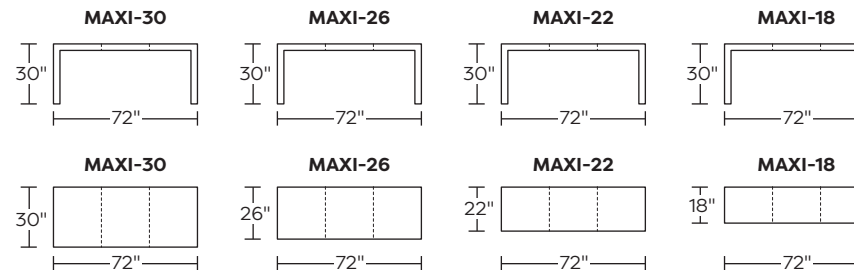

Mini:

Midi:

Maxi:

Note: Dotted line indicates seam on leather, and certain complex fabric patterns. Seams are eliminated with most fabrics.

**The Classic Desk
Side View:**

Scale: 1/4 inch = 1 foot
All dimensions are approximate and subject to change.

THE CRAFTSMAN DESK

Standard Features:

- Leveling feet
- Glass blotter (26" x 18" x 1/4" thick)
- Lifetime warranty on frame
- Quick-ship delivery

Options:

- Available with drawer (21" W x 1-3/8" x 11" D)
- Full glass top

Mini:

Midi:

Maxi:

Note: Dotted line indicates seam on leather, and certain complex fabric patterns. Seams are eliminated with most fabrics.

**The Craftsman Desk
Side View:**

Scale: 1/4 inch = 1 foot
All dimensions are approximate and subject to change.

Standard Features:

- Drawer (11" x 21" x 1-3/8" high)
- Glass blotter (26" by 18", 1/4" thick)
- Lifetime warranty on frame
- Quick-ship delivery

Options:

- Metal Hairpin leg available in Blue, Brushed Stainless Steel, Gunmetal Black, Orange, Pink or White finish
- Full glass top