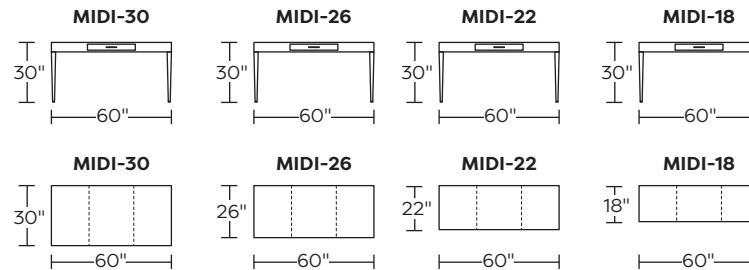

Midi:

Tapered Wood Leg: