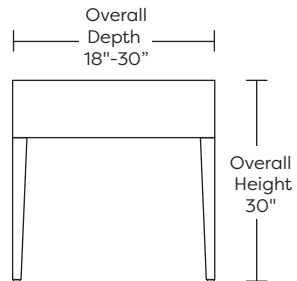

Standard Features:

- Drawer (11" x 21" x 1-3/8" high)
- Glass blotter (26" by 18", 1/4" thick)
- Lifetime warranty on frame
- Quick-ship delivery

Options:

- Metal Hairpin leg available in Blue, Brushed Stainless Steel, Gunmetal Black, Orange, Pink or White finish
- Full glass top

**Mod Desk
Side View:**

Scale: 1/4 inch = 1 foot
All dimensions are approximate and subject to change.

Standard Features:

- Leveling feet
- Drawer (11" x 21" x 1-3/8" high)
- Glass blotter (26" by 18", 1/4" thick)
- Lifetime warranty on frame
- Quick-ship delivery

Mini:

Midi:

Maxi:

Note: Dotted line indicates seam on leather, and certain complex fabric patters. Seams are eliminated with most fabrics.

**The Bungalow Desk
Side View:**

Scale: 1/4 inch = 1 foot
All dimensions are approximate and subject to change.

Mini:

Midi:

Maxi:

Note: Dotted line indicates seam on leather, and certain complex fabric patterns. Seams are eliminated with most fabrics.

**The Glam Desk
Side View:**

Scale: 1/4 inch = 1 foot
All dimensions are approximate and subject to change.