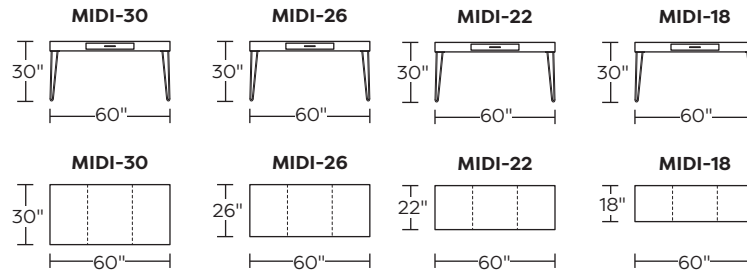

Midi:

Metal Hairpin Leg: