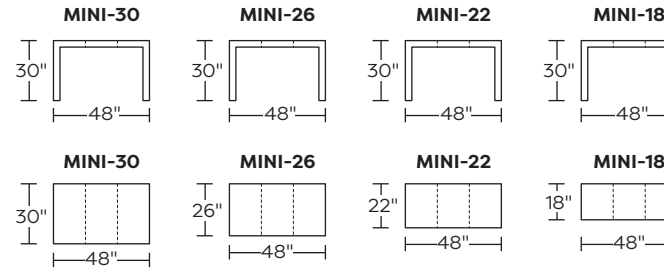

Mini:

Midi:

Maxi:

Note: Dotted line indicates seam on leather, and certain complex fabric patterns. Seams are eliminated with most fabrics.

**The Classic Desk
Side View:**

Scale: 1/4 inch = 1 foot
All dimensions are approximate and subject to change.

THE CRAFTSMAN DESK

Standard Features:

- Leveling feet
- Glass blotter (26" x 18" x 1/4" thick)
- Lifetime warranty on frame
- Quick-ship delivery

Options:

- Available with drawer (21" W x 1-3/8" x 11" D)
- Full glass top

Mini:

Midi:

Maxi:

Note: Dotted line indicates seam on leather, and certain complex fabric patterns. Seams are eliminated with most fabrics.

**The Craftsman Desk
Side View:**

Scale: 1/4 inch = 1 foot
All dimensions are approximate and subject to change.

Standard Features:

- Drawer (11" x 21" x 1-3/8" high)
- Glass blotter (26" by 18", 1/4" thick)
- Lifetime warranty on frame
- Quick-ship delivery

Options:

- Metal Hairpin leg available in Blue, Brushed Stainless Steel, Gunmetal Black, Orange, Pink or White finish
- Full glass top