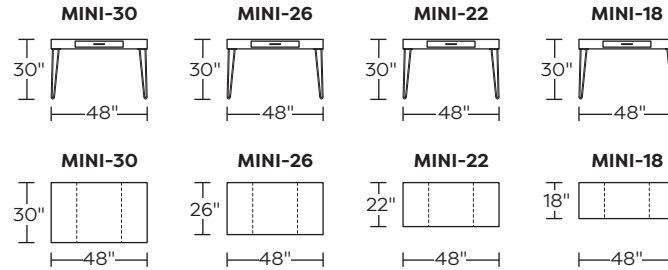

Standard Features:

- Drawer (11" x 21" x 1-3/8" high)
- Glass blotter (26" by 18", 1/4" thick)
- Lifetime warranty on frame
- Quick-ship delivery

Options:

- Metal Hairpin leg available in Blue, Brushed Stainless Steel, Gunmetal Black, Orange, Pink or White finish
- Full glass top

Mini:

Metal Hairpin Leg: