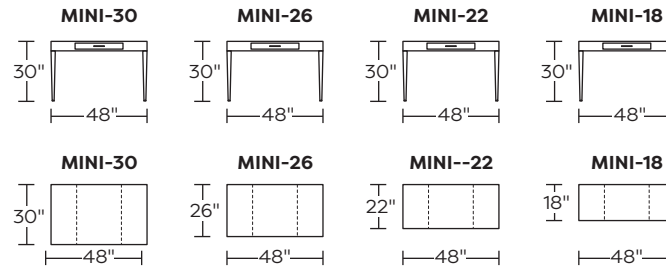

Standard Features:

- Leveling feet
- Drawer (11" x 21" x 1-3/8" high)
- Glass blotter (26" by 18", 1/4" thick)
- Lifetime warranty on frame
- Quick-ship delivery

Options:

- Wood tapered leg available in Light Brown or Dark Brown finish
- Metal tapered leg available in Blue, Orange, Pink or White finish

Mini:

Tapered Wood Leg: